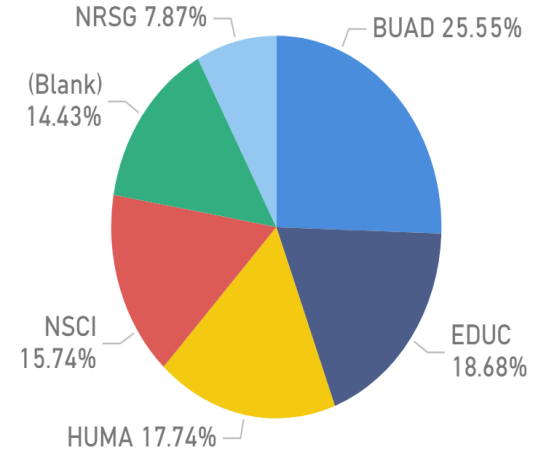

First Generation

Ethnicity

Major 1 Division

Denomination

Athlete

Gender

Age

Pell Eligible

- Attempted Hours >0 (Withdrawals includes)

Total Enrollment
Fall 2020

1601

Subprogram

Ethnicity

Major 1 Division

Gender

Denomination

Age

First Generation

Athlete

- Attempted Hours >0 (Withdrawals includes)