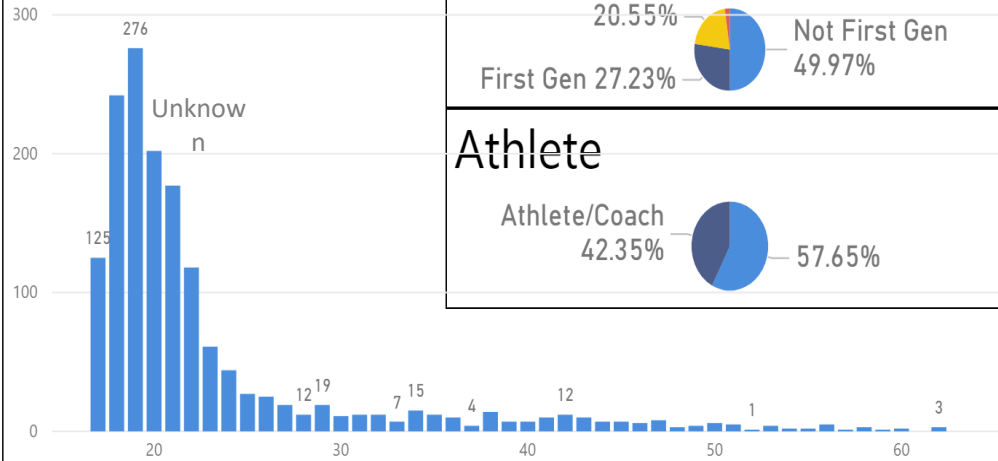

First Generation

Ethnicity

Major 1 Division

Denomination

Athlete

Gender

Age

Pell Eligible

- Attempted Hours >0 (Withdrawals includes)

Total Enrollment
Fall 2020

1601

Subprogram

Ethnicity

Major 1 Division

Gender

Denomination

Age

First Generation

Athlete

- Attempted Hours >0 (Withdrawals includes)