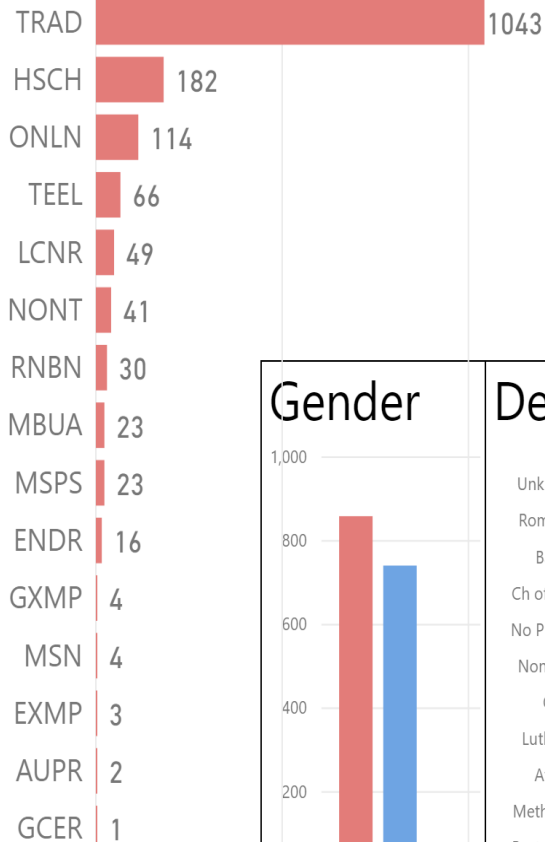

Notre Dame College Fall 2020 Demographics

Last data refresh:

10/12/2020 10:08:09 AM Eastern
Standard Time

Downloaded at:

10/12/2020 10:12:49 AM Eastern
Standard Time

1043 Undergraduate Enrollment

(Full time Traditional Students with >0 Attempted Hours)

First Generation

Ethnicity

Major 1 Division

Denomination

Athlete

Gender

Age

Pell Eligible

- Attempted Hours >0 (Withdrawals includes)

Total Enrollment
Fall 2020

1601

Subprogram

Ethnicity

Major 1 Division

Gender

Denomination

Age

First Generation

Athlete

- Attempted Hours >0 (Withdrawals includes)