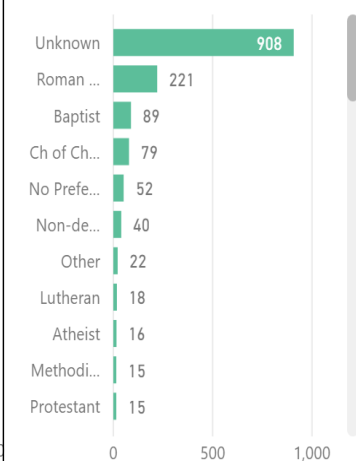

First Generation

Ethnicity

Major 1 Division

Denomination

Athlete

Gender

Age

Pell Eligible

- Attempted Hours >0 (Withdrawals includes)

Total Enrollment
Fall 2020

1601

Subprogram

Ethnicity

Major 1 Division

Gender

Denomination

Age

First Generation

Athlete

- Attempted Hours >0 (Withdrawals includes)