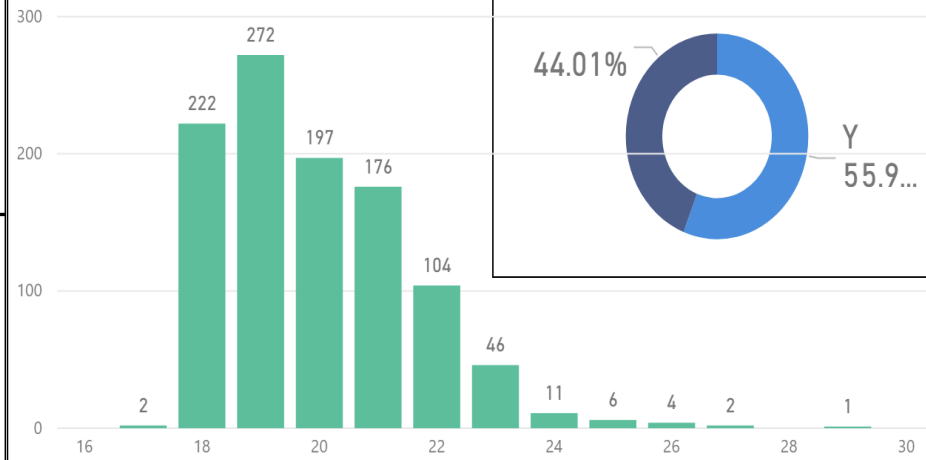

Notre Dame College Fall 2020 Demographics

Last data refresh:

10/12/2020 10:08:09 AM Eastern
Standard Time

Downloaded at:

10/12/2020 10:12:49 AM Eastern
Standard Time

1043 Undergraduate Enrollment

(Full time Traditional Students with >0 Attempted Hours)

First Generation

Ethnicity

Major 1 Division

Denomination

Athlete

Gender

Age

Pell Eligible

- Attempted Hours >0 (Withdrawals includes)

Total Enrollment
Fall 2020

1601

Subprogram

Ethnicity

Major 1 Division

Gender

Denomination