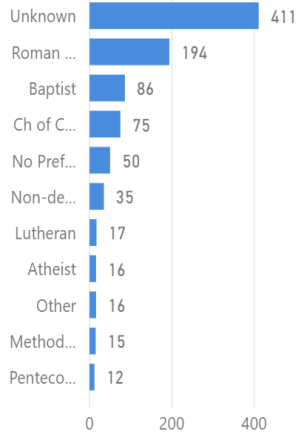

Notre Dame College Fall 2020 Demographics

Last data refresh:

10/12/2020 10:08:09 AM Eastern
Standard Time

Downloaded at:

10/12/2020 10:12:49 AM Eastern
Standard Time

1043 Undergraduate Enrollment

(Full time Traditional Students with >0 Attempted Hours)

First Generation

Ethnicity

Major 1 Division

Denomination

Athlete

Gender

Age

Pell Eligible

- Attempted Hours >0 (Withdrawals includes)

Total Enrollment
Fall 2020

1601

Subprogram

Ethnicity

Major 1 Division

Gender

Denomination