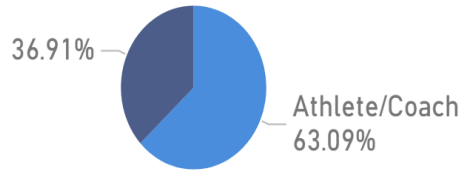

First Generation

Ethnicity

Major 1 Division

Denomination

Athlete

Gender

Age

Pell Eligible

- Attempted Hours >0 (Withdrawals includes)

Total Enrollment
Fall 2020

1601

Subprogram

Ethnicity

Major 1 Division

Gender

Denomination