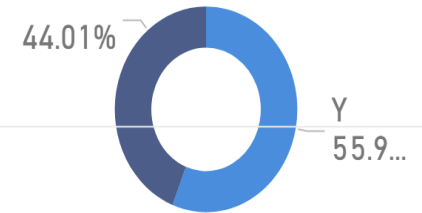

First Generation

Ethnicity

Major 1 Division

Denomination

Athlete

Gender

Age

Pell Eligible

- Attempted Hours >0 (Withdrawals includes)

Total Enrollment
Fall 2020

1601

Subprogram

Ethnicity

Major 1 Division

Gender

Denomination