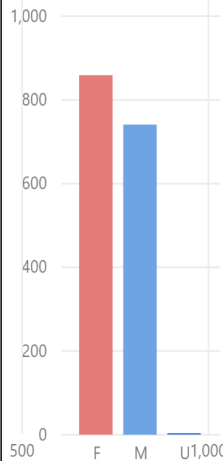

Notre Dame College Fall 2020 Demographics

Last data refresh:

10/12/2020 10:08:09 AM Eastern
Standard Time

Downloaded at:

10/12/2020 10:12:49 AM Eastern
Standard Time

1043 Undergraduate Enrollment

(Full time Traditional Students with >0 Attempted Hours)

First Generation

Ethnicity

Major 1 Division

Denomination

Athlete

Gender

Age

Pell Eligible

- Attempted Hours >0 (Withdrawals includes)

Total Enrollment
Fall 2020

1601

Subprogram

Ethnicity

Major 1 Division

Gender

Denomination

Age

First Generation

Athlete

- Attempted Hours >0 (Withdrawals includes)