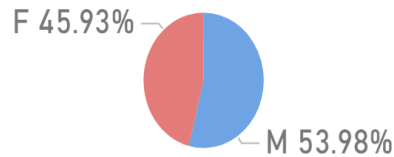

First Generation

Ethnicity

Major 1 Division

Denomination

Athlete

Gender

Age

Pell Eligible

- Attempted Hours >0 (Withdrawals includes)

Total Enrollment
Fall 2020

1601

Subprogram

Ethnicity

Major 1 Division

Gender

Denomination