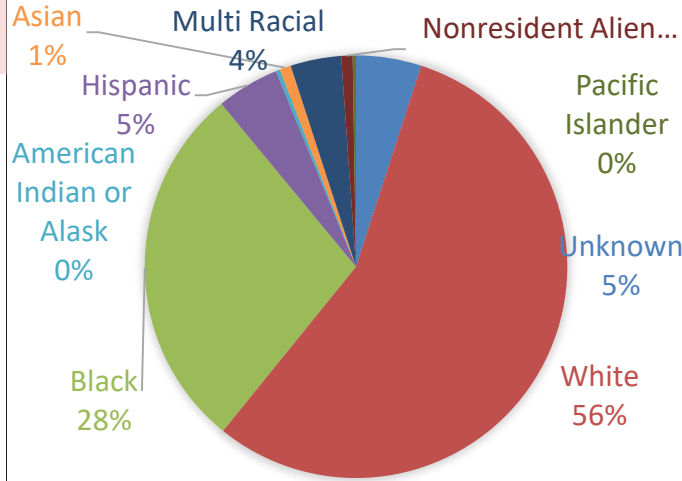

First Generation

Ethnicity

Major 1 Division

Denomination

Athlete

Gender

Age

Pell Eligible

- Attempted Hours >0 (Withdrawals includes)

Total Enrollment
Fall 2020

1601

Subprogram

Ethnicity

Major 1 Division

Gender

Denomination