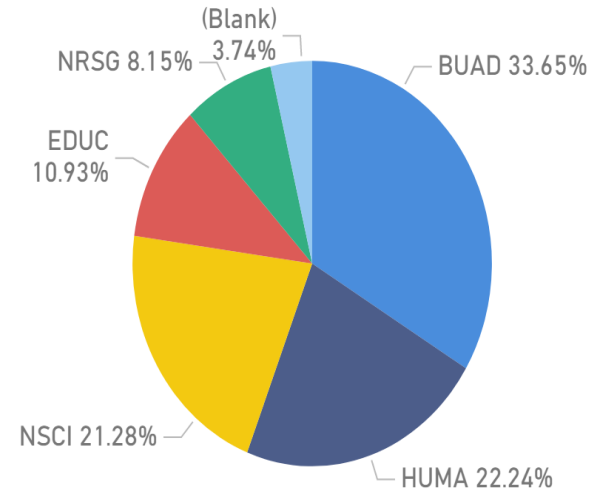

Notre Dame College Fall 2020 Demographics

Last data refresh:

10/12/2020 10:08:09 AM Eastern
Standard Time

Downloaded at:

10/12/2020 10:12:49 AM Eastern
Standard Time

1043 Undergraduate Enrollment

(Full time Traditional Students with >0 Attempted Hours)

First Generation

Ethnicity

Major 1 Division

Denomination

Athlete

Gender

Age

Pell Eligible

- Attempted Hours >0 (Withdrawals includes)

Total Enrollment
Fall 2020

1601

Subprogram

Ethnicity

Major 1 Division

Gender

Denomination