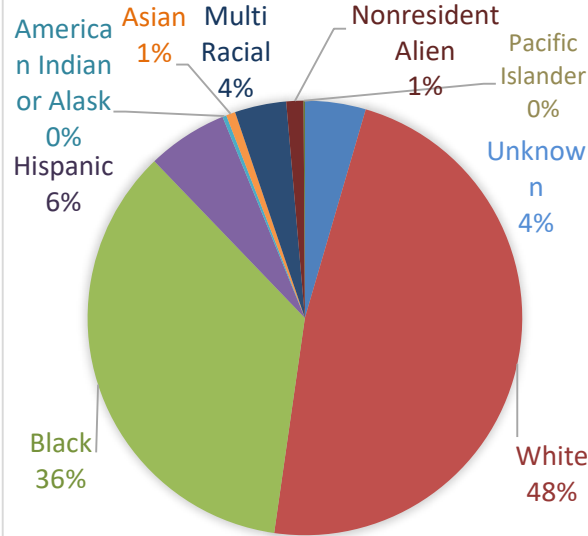

Notre Dame College Fall 2020 Demographics

Last data refresh:

10/12/2020 10:08:09 AM Eastern
Standard Time

Downloaded at:

10/12/2020 10:12:49 AM Eastern
Standard Time

1043 Undergraduate Enrollment

(Full time Traditional Students with >0 Attempted Hours)

First Generation

Ethnicity

Major 1 Division

Denomination

Athlete

Gender

Age

Pell Eligible