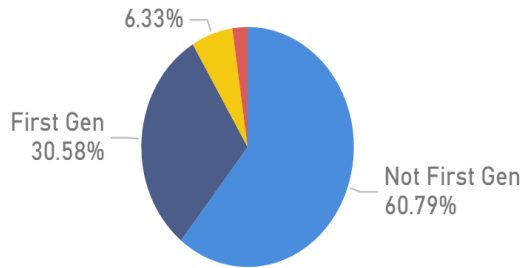

Notre Dame College Fall 2020 Demographics

Last data refresh:

10/12/2020 10:08:09 AM Eastern
Standard Time

Downloaded at:

10/12/2020 10:12:49 AM Eastern
Standard Time

1043 Undergraduate Enrollment

(Full time Traditional Students with >0 Attempted Hours)

First Generation

Ethnicity

Major 1 Division

Denomination

Athlete

Gender

Age

Pell Eligible