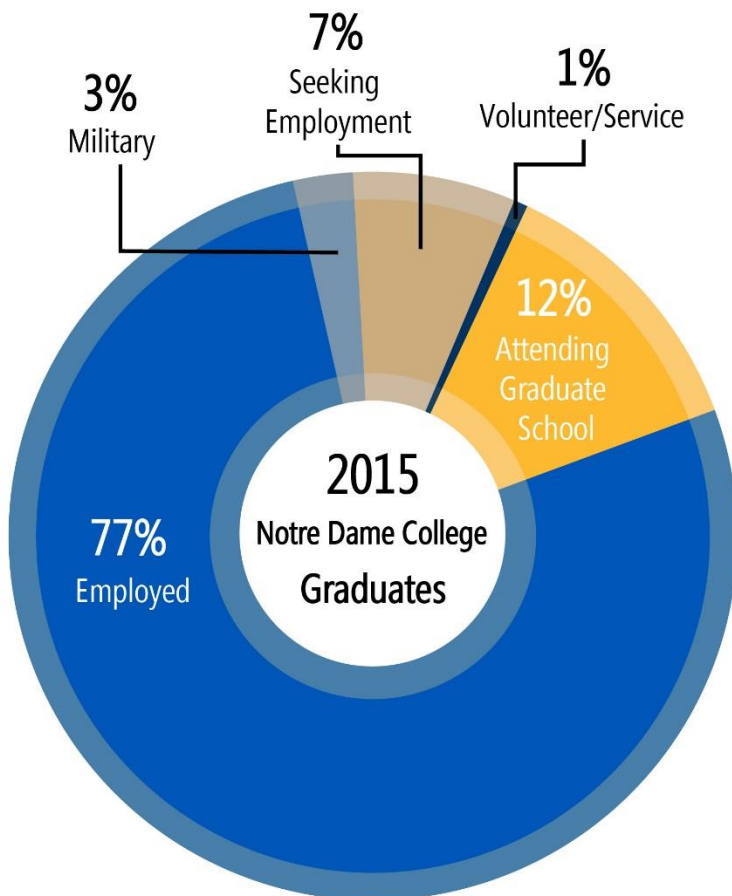

First Destination Survey

Class of 2015

Prepared by the Career Services Center
March 2016

Career Services Center
Clara Fritzsche Library
4545 College Road
South Euclid, Ohio 44121

Contact
216-373-5217
careerservices@ndc.edu

Connect with Us
www.notredamecollege.edu/careers

Findings for the class of 2015

Graduates of Notre Dame College who earned bachelor's degrees between July 2014 and June 2015 were surveyed six to ten months after graduation regarding their post-graduate endeavors. There is a 63% knowledge rate for the Class of 2015. Data was gathered from 153 of 243 graduates.

93%
Reported Full-time Employment,
Graduate School Attendance,
Military Service, or Long-Term
Volunteer Service

Methods:

These figures were determined through a direct survey to graduates as well as data collection via e-mail, mail, phone calls, LinkedIn, and other social media.